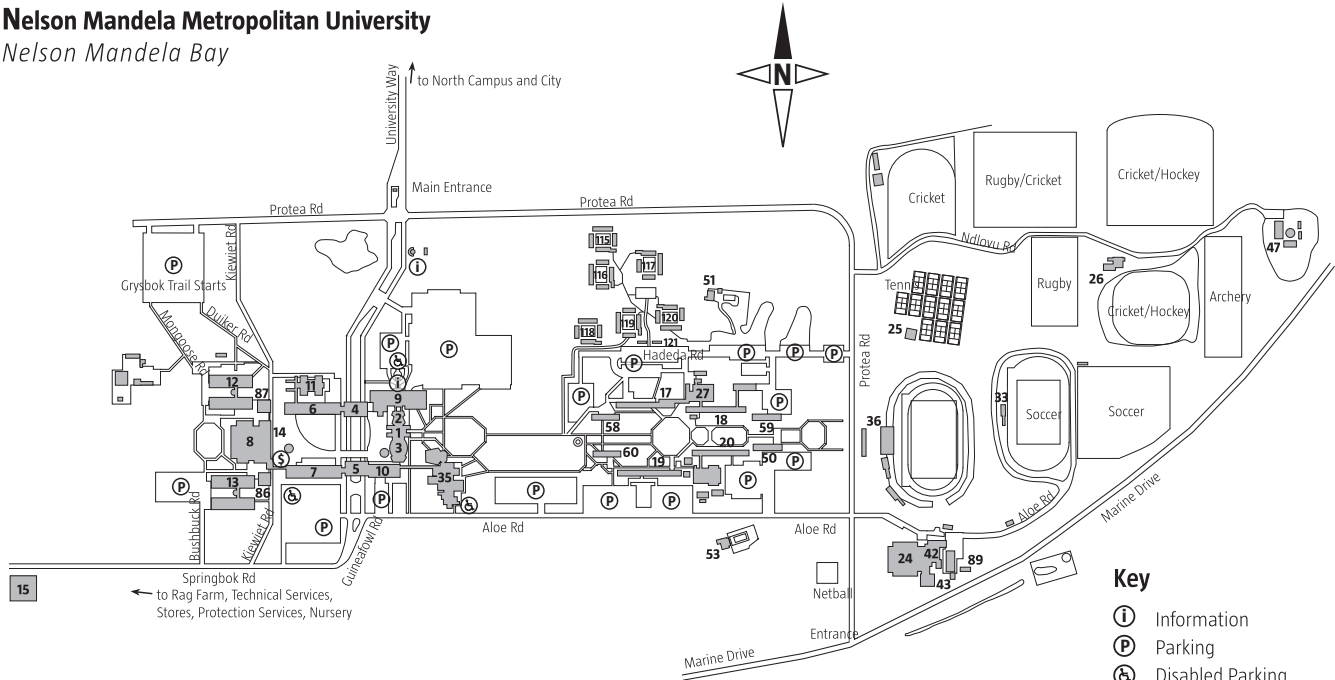

South Campus (Summerstrand)

Nelson Mandela Metropolitan University

Nelson Mandela Bay

← to Rag Farm, Technical Services, Stores, Protection Services, Nursery

Key

- ① Information
- P Parking
- ♿ Disabled Parking
- S ATM

- | | | | |
|------------------------------------|---|--|--|
| 1 Main Building | 11 Human Movement Sciences & Biokinetics Centre | 58 Unitas Annex | 35 Building 35 (Uniset Lecture Halls) |
| 2 Senate Chamber | 12 Biological Sciences | 59 Veritas Annex | 36 NMMU Stadium & Clubhouse & Sport Offices |
| 3 Auditorium | 13 Physics & Chemistry | 60 Xanadu Annex | 24 NMMU Indoor Sport Centre & Sport Offices |
| 4 Old Mutual Lecture Halls | 14 Kraal - student and staff cafeteria | 50 Melodi Annex | 86 Goldfields South |
| 5 Sanlam Lecture Halls | 15 Technical Services | 51 Unitas/Veritas Clubhouse & Pool | 87 Goldfields North (International Education, Madibaz coffee shop) |
| 6 Education | 17 Unitas Main Block | 53 Xanadu/Melodi Clubhouse & Pool | |
| 7 M & P Building | 18 Veritas Main Block | 27 Study Centre (Veritas) | |
| 8 Library & School of Architecture | 19 Xanadu Main Block | 121 Housing Administration | |
| 9 Embizweni | 20 Melodi Main Block | 115-120 Renaissance Postgrad Student Village | |
| 10 Music | | | |